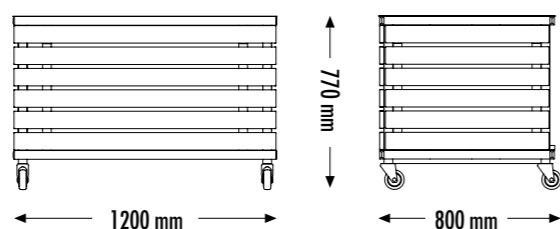

ESPOSITORE FRUTTA E VERDURA POLIBIN

ESPOSITORE CON DOGHE

- **STRUTTURA** Tubolare quadro in acciaio verniciato senza spigoli vivi.
- **ESPOSIZIONE** Vasca in lamiera verniciata con bordi retti o inclinati per 4 cassette o esposizione sfusa
- **MOBILITÀ** 4 ruote piroettanti, di cui 2 con freno
- **FINITURE** Acciaio verniciato nero lucido RAL 9005
  Doghe su 3 lati in nobilitato vintage

SCEGLI IL TIPO DI ESPOSIZIONE

POLIBIN

- **STRUCTURE** Square section tubing with no sharp edges
  Ennobled wood slats on 3 sides
- **DISPLAY** CHOICE OF Metal sheet container painted flat or tilted, galvanized metal sheet table or bulk dispenser
- **MOVABILITY** 4 caster wheels, 2 with breaks
- **FINISH** Steel painted glossy black RAL 9005, ennobled slats in bleached oak vintage

ESPOSITORE FRUTTA E VERDURA POLIBIN PLUS

ESPOSITORE CON DOGHE

- **STRUTTURA** Tubolare quadro in acciaio senza spigoli vivi.
- **ESPOSIZIONE** Vasca in lamiera verniciata con bordi retti o inclinati per 4 cassette o esposizione sfusa
  Riserva carrellata bifacciale aperta per esposizione o chiusa
- **MOBILITÀ** 4 ruote piroettanti, di cui 2 con freno
- **FINITURE** Acciaio verniciato nero lucido RAL 9005
  Doghe sui 2 lati in nobilitato vintage

SCEGLI IL TIPO DI ESPOSIZIONE

POLIBIN PLUS

- **STRUCTURE** Square section tubing with no sharp edges
  Covering in ennobled wood slats on 2 sides
  Double face trolley bottom stock
- **DISPLAY** CHOICE OF Metal sheet container painted flat or tilted, metal sheet table or dispenser for 4 crates 600x400 or loose produce display
- **MOVABILITY** 4 caster wheels, 2 with breaks
- **FINISH** Steel painted glossy black RAL 9005, ennobled slats in bleached oak vintage