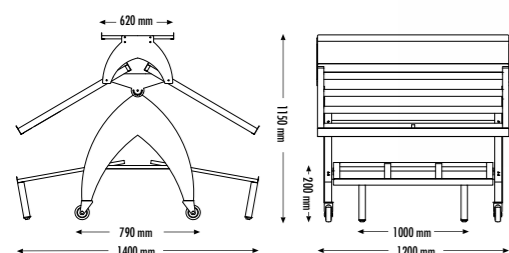

BOTTOM STOCK VENUE
steel painted

PER EBE 120 BASC Cod. **EC120B.V.010**
PER EBE 60 BASC Cod. **EC60B.V.010**

EBE 120 BASC - TILTING

- STRUCTURE** Steel painted
- SETTINGS** Different tilting angles
- DISPLAY** Fully equipped 10 crates size 600 x 400
- MOVABILITY** Four caster rubber wheels, two of which lockable
- FINISH** Steel painted grey anthracite

EBE 60 BASC - TILTING

- STRUCTURE** Steel painted
- SETTINGS** Different tilting angles
- DISPLAY** Fully equipped 5 crates size 600 x 400
- MOVABILITY** Four caster rubber wheels, two of which lockable
- FINISH** Steel painted grey anthracite

EBE GONDOLA
con accessori

EBEGONDOLA

ESPOSITORE ORTOFRUTTA BIFACCIALE
GONDOLA DISPLAY UNIT

Cod. **EC120G.V.000**

- STRUTTURA** Acciaio verniciato
- ESPOSIZIONE** 9 cassette 600 x 400 mm
13 cassette 600 x 400 mm con riserva
cassetta a terra OPTIONAL
- MOBILITÀ** Quattro ruote piroettanti in gomma di cui due con freno
- FINITURE** Acciaio verniciato grigio antracite opaco
- DIMENSIONI** 1200 x 1400 x 1150 mm