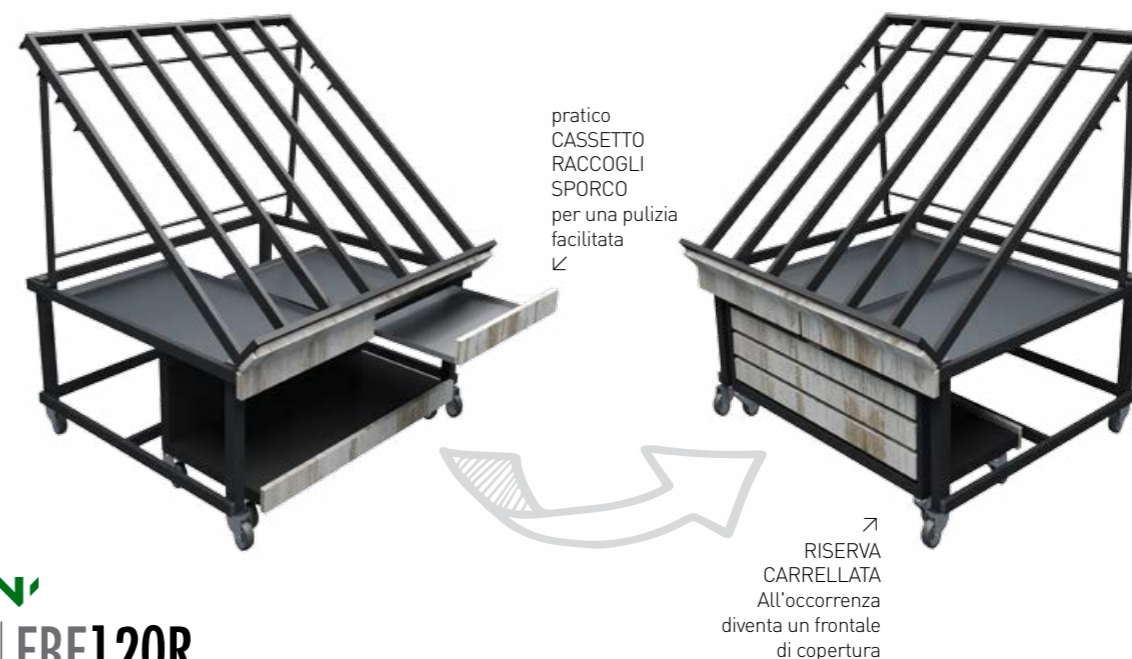

NOVITA' ESPOSITORE CON VANO RISERVA DOPPIA FUNZIONE

NEW DISPLAY UNIT STOCK TROLLEY DOUBLE USE

EBE120R

ESPOSITORE ORTOFRUTTA CON RISERVA CARRELLATA
DISPLAY UNIT WITH STOCK TROLLEY

Cod. **EC120R.V.000**

- **STRUTTURA** Tubolare quadro senza spigoli vivi
- **REGOLAZIONI** Quattro inclinazioni e richiudibile
- **ESPOSIZIONE** 6 cassette 600 x 400 mm + Riserva carrellata bifacciale aperta o chiusa, per alloggio preconfezionati (patate, cipolle)
- **MOBILITÀ** Quattro ruote piroettanti in gomma di cui due con freno
- **DOTAZIONE** Cassetti estraibili raccogli sporco in lamiera
  Riserva carrellata double face
- **FINITURE** Acciaio verniciato nero lucido RAL 9005
  Finiture in nobilitato vintage
- **OPTIONAL** Pannello di chiusura laterale in dogato nobilitato vintage
  Frontale dogato in nobilitato per la riserva carrellata