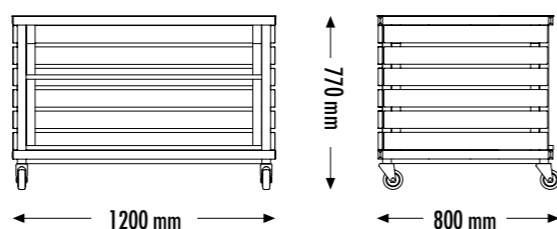

ESPOSITORE FRUTTA E VERDURA
POLIBIN R
ESPOSITORE CON DOGHE

Cod. **EBEG.V.000R struttura**

- **STRUTTURA** Tubolare quadro in acciaio senza spigoli vivi.
- **ESPOSIZIONE** Vasca in lamiera verniciata con bordi retti o inclinati
  4 cassette o esposizione sfusa
  Mensola estraibile con guide e ripiano fisso in nobilitato
- **MOBILITÀ** 4 ruote piroettanti, di cui 2 con freno
- **FINITURE** Acciaio verniciato nero lucido RAL 9005
  Doghe su 3 lati in nobilitato vintage

SCEGLI IL TIPO DI ESPOSIZIONE

POLIBIN R

- **STRUCTURE** Square section tubing with no sharp edges
  Covering in ennobled wood slats on 3 sides
  Sliding level with drawer guides and bottom level, both in ennobled wood.
- **DISPLAY** CHOICE OF Metal sheet container painted flat or tilted, metal sheet table or dispenser for 4 crates 600x400 or loose produce display
- **MOVABILITY** 4 caster wheels, 2 with breaks
- **FINISH** Steel painted glossy black RAL 9005, ennobled slats in different wood effects

ESPOSITORE FRUTTA E VERDURA
POLIFEMO
ESPOSITORE

Cod. **EBE.V.000 struttura**

- **STRUTTURA** Tubolare quadro in acciaio verniciato senza spigoli
- **ESPOSIZIONE** A scelta tra gli accessori
- **MOBILITÀ** Statica o Kit ruote
- **FINITURE** Acciaio verniciato nero lucido RAL 9005
  A scelta doghe in legno tinto noce o forex stampato

SCEGLI IL TIPO DI ESPOSIZIONE

POLIFEMO

- **STRUCTURE** Steel tubing with no sharp edges
- **DISPLAY** CHOICE OF Metal sheet container painted flat or tilted, metal sheet table or dispenser
- **MOVABILITY** 4 wheels, 2 with breaks
- **FINISH** Steel painted glossy black RAL 9005, CHOICE OF ennobled ennobled wood slats or forex printed CMYK