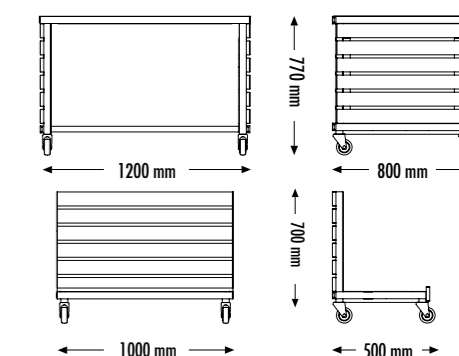

ESPOSITORE FRUTTA E VERDURA POLIBIN

ESPOSITORE CON DOGHE

- **STRUTTURA** Tubolare quadro in acciaio verniciato senza spigoli vivi.
- **ESPOSIZIONE** Vasca in lamiera verniciata con bordi retti o inclinati per 4 cassette o esposizione sfusa
- **MOBILITÀ** 4 ruote piroettanti, di cui 2 con freno
- **FINITURE** Acciaio verniciato nero lucido RAL 9005
  Doghe su 3 lati in nobilitato vintage

SCEGLI IL TIPO DI ESPOSIZIONE

POLIBIN

- **STRUCTURE** Square section tubing with no sharp edges
  Ennobled wood slats on 3 sides
- **DISPLAY** CHOICE OF Metal sheet container painted flat or tilted, galvanized metal sheet table or bulk dispenser
- **MOVABILITY** 4 caster wheels, 2 with breaks
- **FINISH** Steel painted glossy black RAL 9005, ennobled slats in bleached oak vintage

ESPOSITORE FRUTTA E VERDURA POLIBIN PLUS

ESPOSITORE CON DOGHE

- **STRUTTURA** Tubolare quadro in acciaio senza spigoli vivi.
- **ESPOSIZIONE** Vasca in lamiera verniciata con bordi retti o inclinati per 4 cassette o esposizione sfusa
  Riserva carrellata bifacciale aperta per esposizione o chiusa
- **MOBILITÀ** 4 ruote piroettanti, di cui 2 con freno
- **FINITURE** Acciaio verniciato nero lucido RAL 9005
  Doghe sui 2 lati in nobilitato vintage

SCEGLI IL TIPO DI ESPOSIZIONE

POLIBIN PLUS

- **STRUCTURE** Square section tubing with no sharp edges
  Covering in ennobled wood slats on 2 sides
  Double face trolley bottom stock
- **DISPLAY** CHOICE OF Metal sheet container painted flat or tilted, metal sheet table or dispenser for 4 crates 600x400 or loose produce display
- **MOVABILITY** 4 caster wheels, 2 with breaks
- **FINISH** Steel painted glossy black RAL 9005, ennobled slats in bleached oak vintage